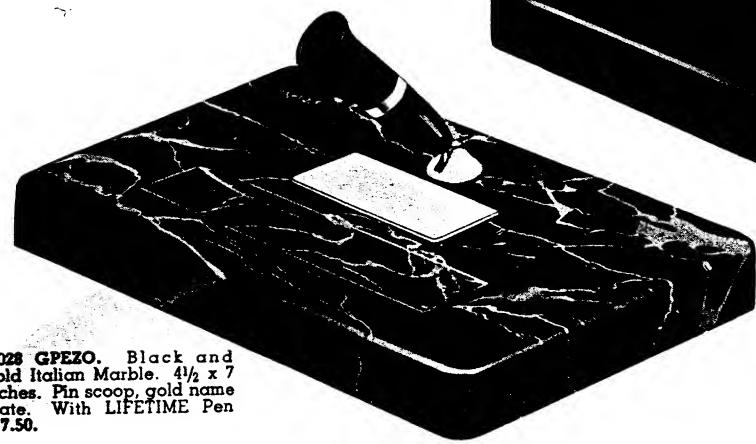

Q028 GPEZO. Black and gold Italian Marble. $4\frac{1}{2} \times 7$ inches. Pin scoop, gold name plate. With LIFETIME Pen $17.50.

R108 GRABU. (Below) Black and gold Italian Marble. $3\frac{7}{8} \times 6\frac{1}{4}$ inches. Gold trim. With LIFETIME Pen $15.00.

R068 PIVOX. Colored Pedrara Onyx. Same as R108 except material. With Brown LIFETIME Pen $15.00.

R215 PISUF. (Below) Bronze Lamp with gold trim. Base 6 inches dia. Height over all $16\frac{1}{2}$ inches. With No. 5 Brown Pen $15.00. With Brown LIFETIME Pen $17.50.